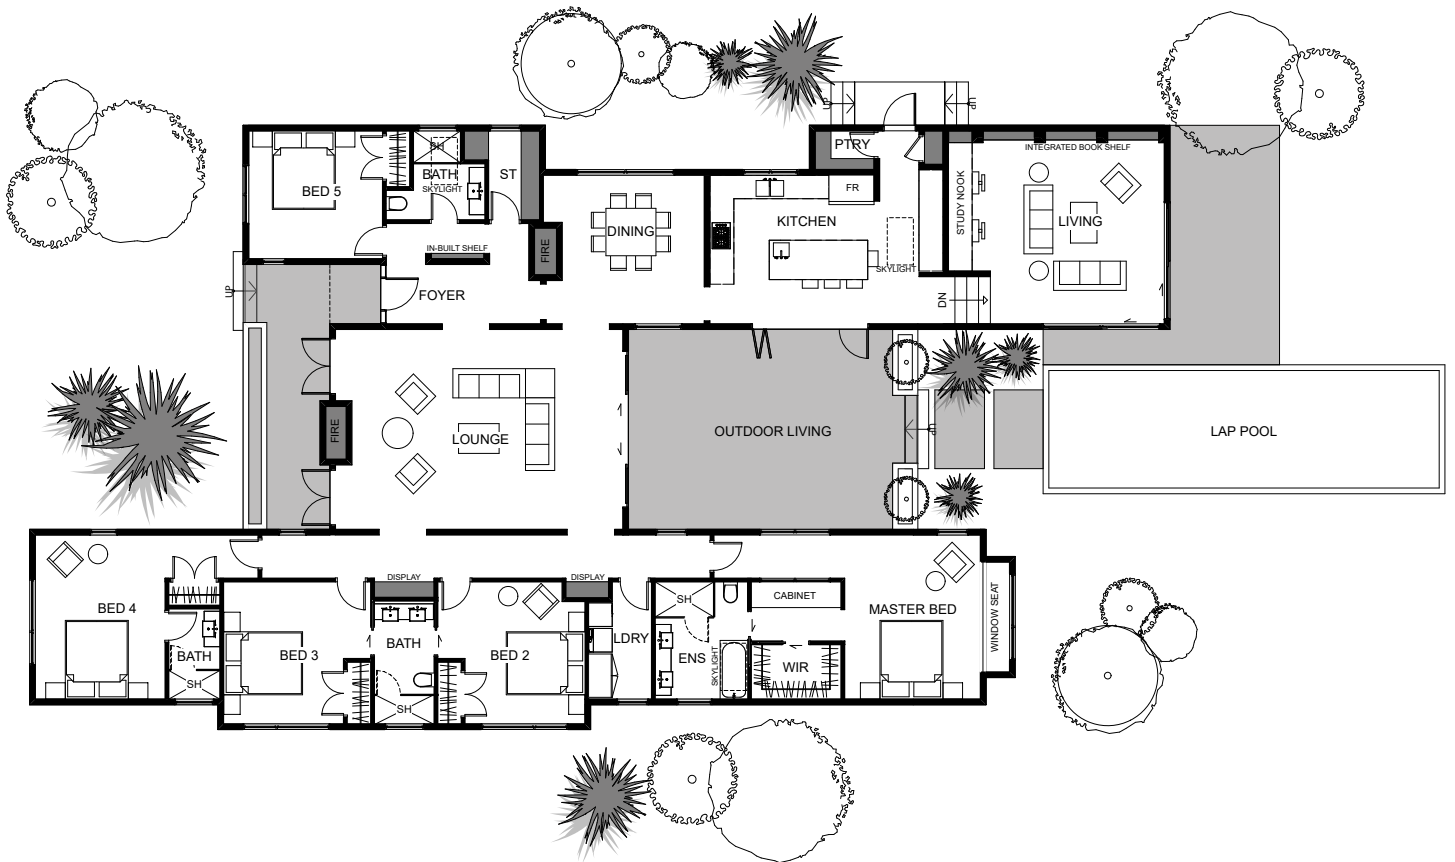

A truly lovely single story home that provides space and amenities for any lifestyle while also giving maximum living flexibility. The kitchen, lounge and master bedroom all overlook a beautiful central outdoor living hub. The master bedroom has an impressive ensuite with walk-in wardrobe, and the addition of a formal living area adds a touch of class to this home. This home is designed to support a modern, relaxed family lifestyle. Perfect home for a growing family.

Floor Area: 264m²

0-2 4 3 28.9m 15.3m

Contact us:

Ph: 021 931 013

E: homes@buchananconstruction.co.nz

www.buchananhomes.co.nz