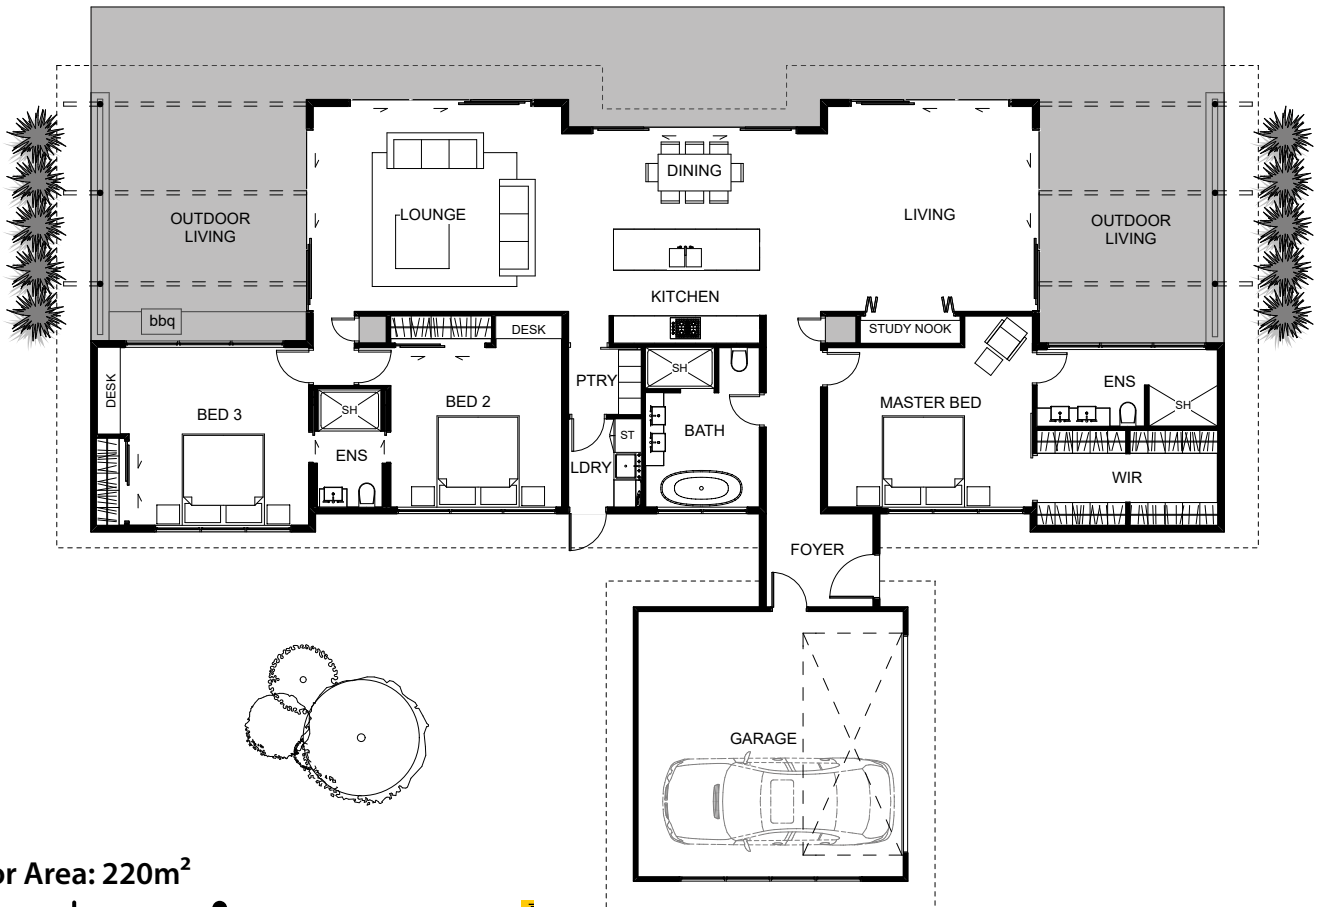

A stunning home that incorporates a delightful and spacious living hub, providing plenty of room to relax as a family. Large windows let the light flood in and there is covered outdoor entertainment areas on either side of the living hub, providing an entertainers dream. The kitchen features a walk through pantry which also leads to a hidden and private laundry. Near the front entrance is a gorgeous master bedroom featuring a large walk in wardrobe and ensuite. The secondary bedrooms even share their own ensuite meeting the needs of any family. This home delivers the full family home experience you need.

Floor Area: 220m²

 2
  3
  2
  24.8m
  17.1m

Contact us:
 Ph: 021 931 013
 E: homes@buchananconstruction.co.nz
 www.buchananhomes.co.nz