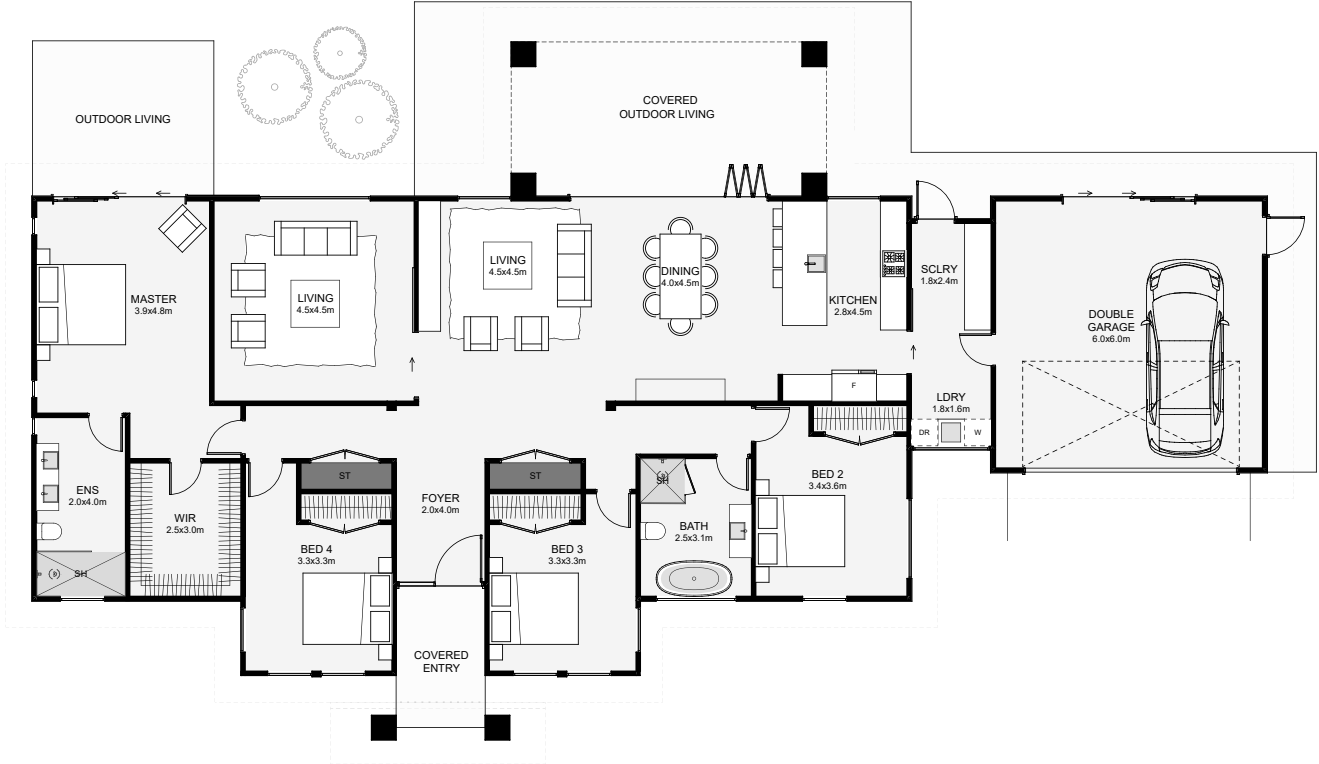

This home is designed to make the most of northern outlooks if your section is wider than standard. Add in a covered outdoor living space, a scullery, dual living, four generously sized bedrooms and you have a modern architectural design you could be calling home! This home also works well with a gable roofline.

Floor Area: 237m²

2
 4
 2
 2
 27.7m 15.7m

Contact us:
 Ph: 021 931 013
 E: homes@buchananconstruction.co.nz
 www.buchananhomes.co.nz