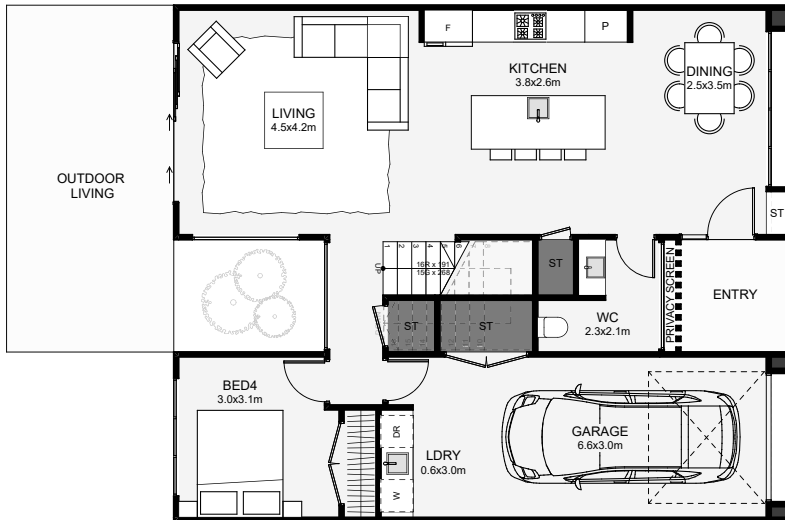

Here's a modern take on the traditional gable townhouse, finished in three claddings that will liven up any street. This four-bedroom design includes dual living, two bathrooms and an extra downstairs toilet, perfect for guests. A northern alcove is designed into this layout for a feature tree, something to be enjoyed inside from both levels. If you're going to build a townhouse, why not make it extraordinary to live in?

Floor Area: 185m²

1
 4
 2.5
 2
 11.2m
 9.7m

Contact us:
 Ph: 021 931 013
 E: homes@buchananconstruction.co.nz
 www.buchananhomes.co.nz