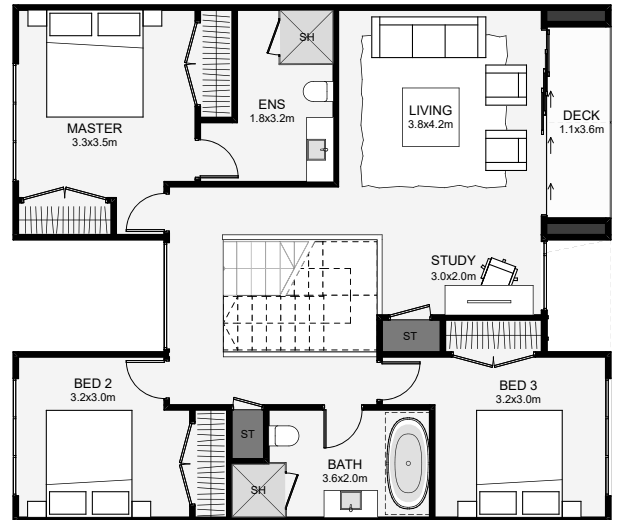

Here's a modern take on the traditional gable townhouse, finished in three claddings that will liven up any street. This four-bedroom design includes dual living, two bathrooms and an extra downstairs toilet, perfect for guests. A northern alcove is designed into this layout for a feature tree, something to be enjoyed inside from both levels. If you're going to build a townhouse, why not make it extraordinary to live in?

Floor Area: 185m²

1
 4
 2.5
 2
 11.2m
 9.7m

Contact us:
 Ph: 021 931 013
 E: homes@buchananconstruction.co.nz
 www.buchananhomes.co.nz