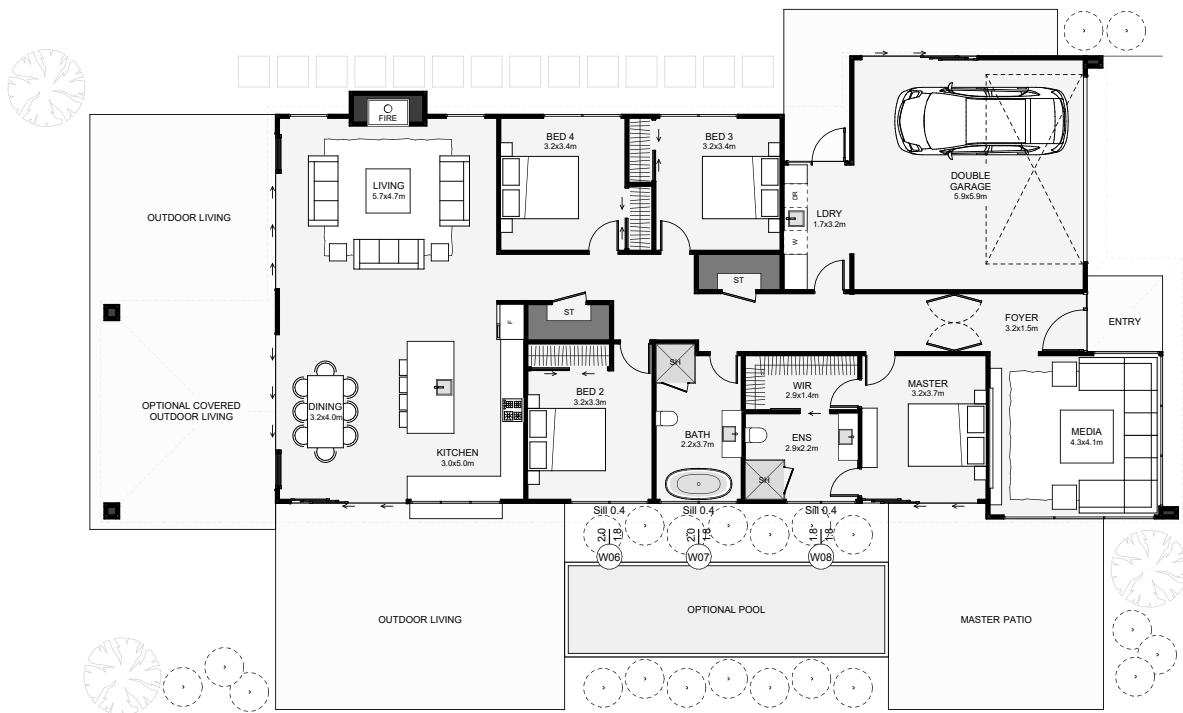

This contemporary four-bedroom home takes the California vibe with its rectilinear lines and restrained material palette of pale, elongated brick and a clean stucco finish. Inside, this home dissolves all living spaces seamlessly with outdoor living; whether you're in the kitchen, lounge or even the master bedroom, just step outside! If you're a big fan of the outdoors and love that resort-style outdoor living, this should be top of your list.

Floor Area: 225m²

 2
  4
  2
  2
  27.6m
  11.9m

Contact us:
 Ph: 021 931 013
 E: homes@buchananconstruction.co.nz
 www.buchananhomes.co.nz