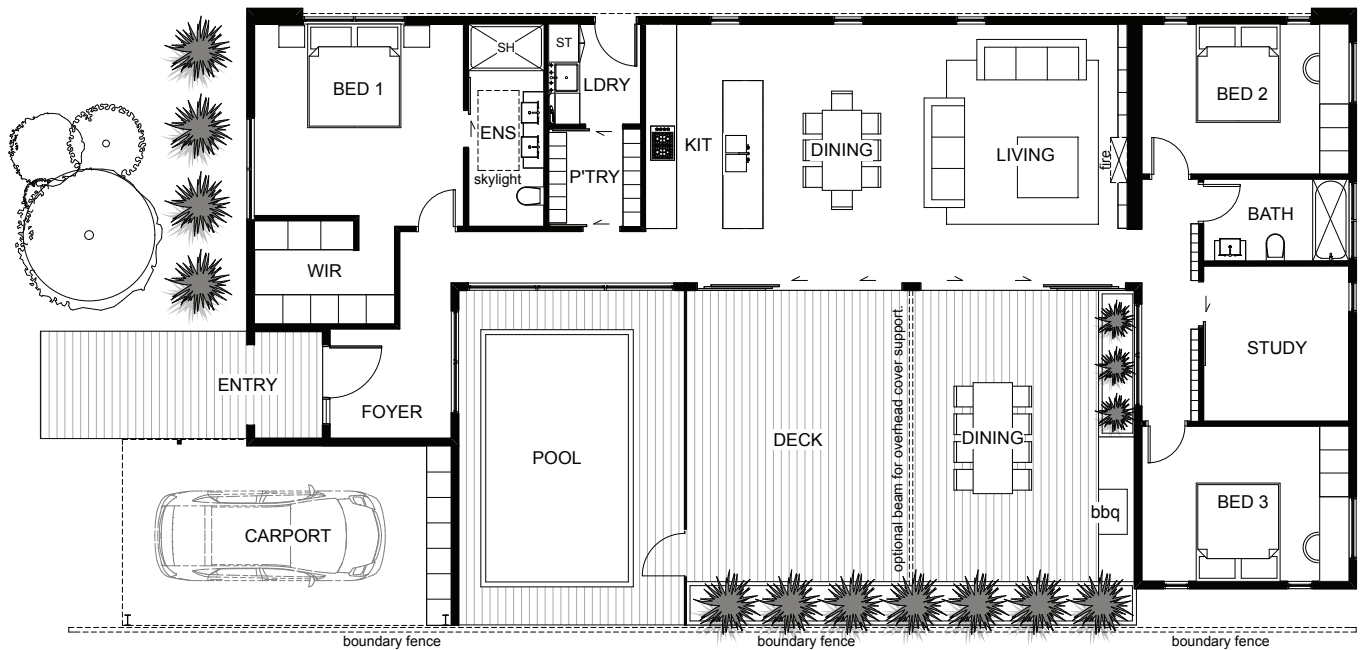

# BOWEN

The Bowen is a home that welcomes everyone. The indoor and outdoor living spaces are centrally located in the home and create a spacious integrated hub for just the family to relax or for family and friends to join together. The master bedroom is at the front of the home, offering the ultimate privacy. The other bedrooms conveniently surround the main bathroom and are off a hallway on the opposite side of the living area. The Bowen offers relaxing and stylish living at any budget.

Floor Area: 148m<sup>2</sup>

 1-2
  3
  2
  23.7m
  11.7m

M. 021 931 013  
 E. [homes@buchananconstruction.co.nz](mailto:homes@buchananconstruction.co.nz)  
 W. [www.buchananhomes.co.nz](http://www.buchananhomes.co.nz)