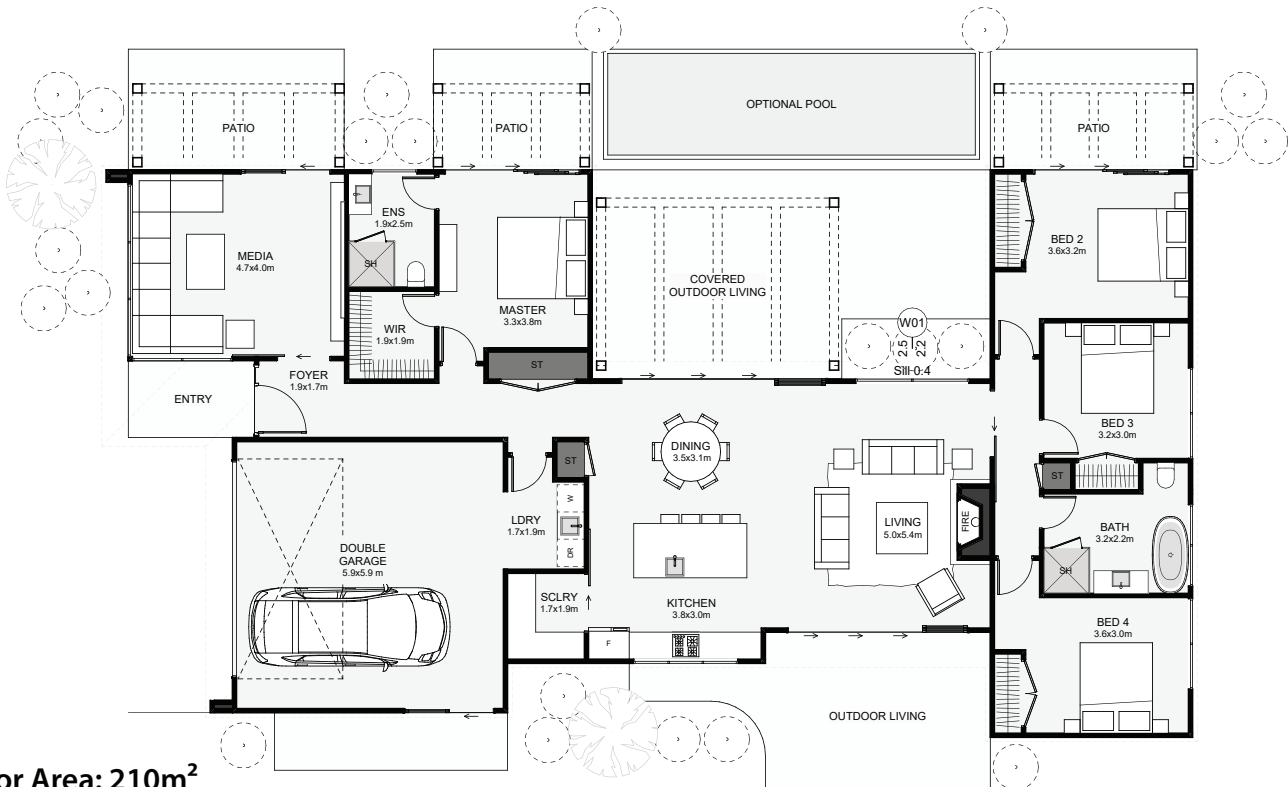

# MT MAUNGANUI

This H-shaped home's layout provides the option for two outdoor spaces—one outdoor space for the morning and the larger outdoor space with an optional pool on the north-facing side. The courtyard will help protect you from wind and offers an outlook over your section from the kitchen, dining and lounge.

Floor Area: 210m<sup>2</sup>

 2
  4
  2
  2
  24m
  12.5m

M. 021 931 013  
 E. [homes@buchananconstruction.co.nz](mailto:homes@buchananconstruction.co.nz)  
 W. [www.buchananhomes.co.nz](http://www.buchananhomes.co.nz)