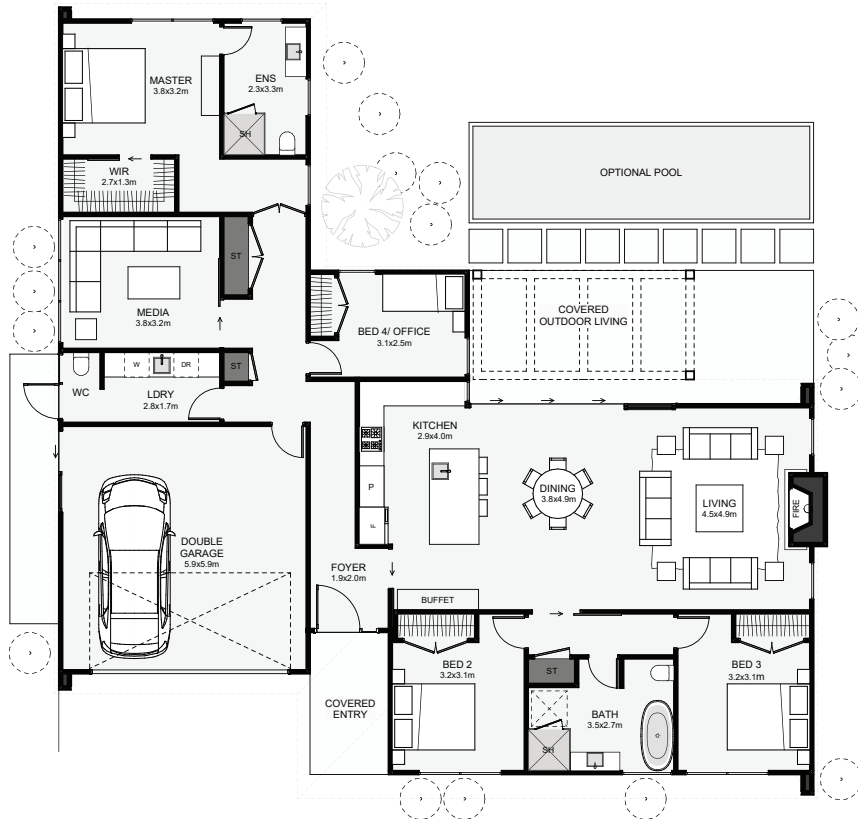

MURIWAI BEACH

This L-shaped home breaks the master off from bedrooms and both living areas from being too close together. All bedrooms are positioned with a good amount of space from the main outdoor living, meaning swimming at night won't disrupt the kids!

Floor Area: 213m²

18.6m

19.1m

M. 021 931 013

E. homes@buchananconstruction.co.nz

W. www.buchananhomes.co.nz