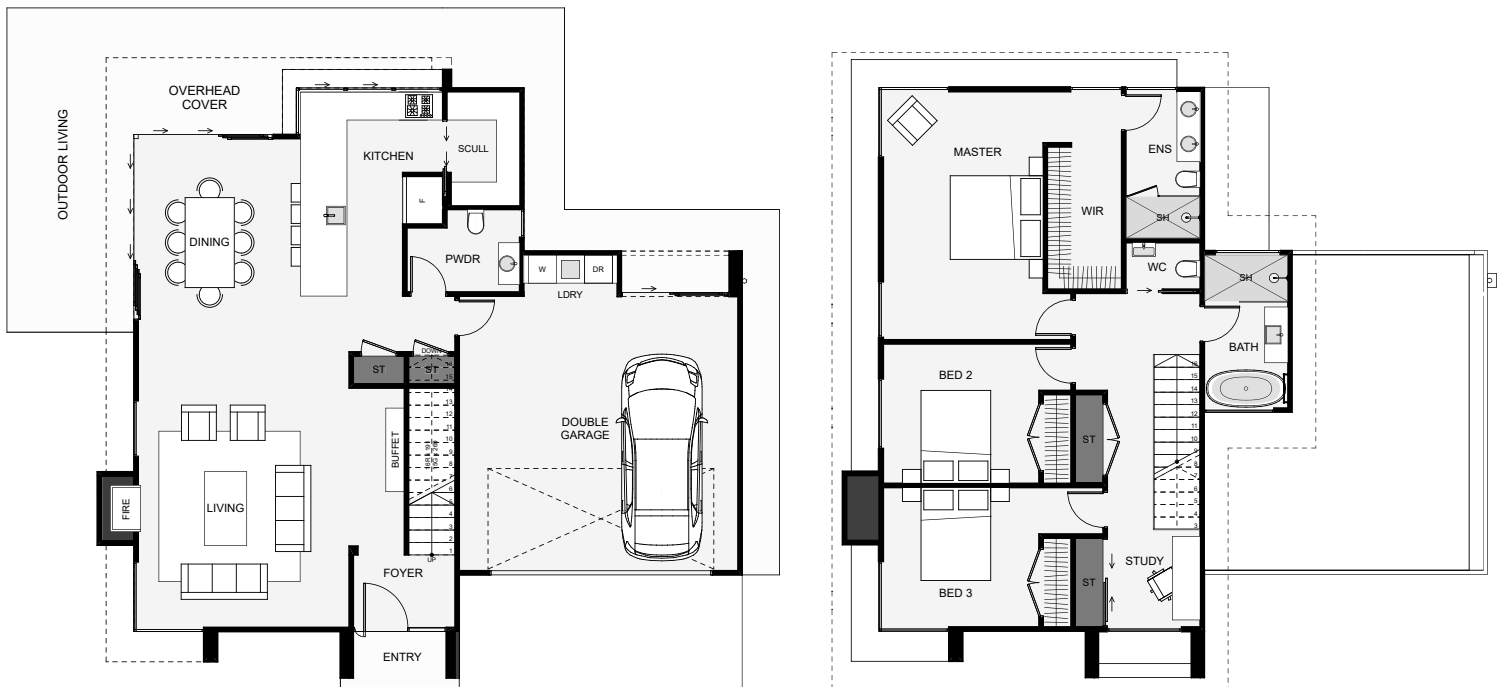

OHIWA BEACH

This ultra modern, three bedroom design looks like a large home from the outside thanks to the architectural styling, however, its just 206 square meters. The large extruding entry makes a real statement with fixed louvres giving the overhead study space some privacy from the street. Some features include a scullery, a large powder room for guests, a kitchen, an outdoor bar and plenty of storage throughout the home. If you like modern, this may fulfil your wish list!

Floor Area: 206m²

2
 3+
 2+
 1
 13.9m
 13.1m

M. 021 931 013
 E. homes@buchananconstruction.co.nz
 W. www.buchananhomes.co.nz